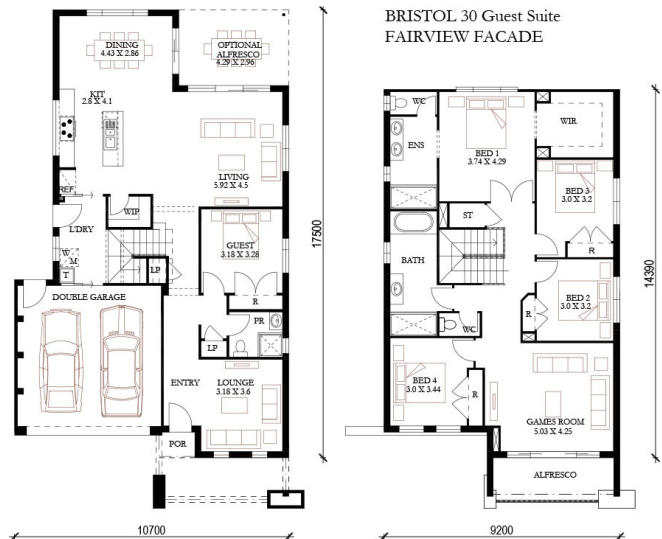

5.00 3.00 2.00

\$894,900

**FIXED PRICE.
NO MORE TO PAY**

EVERYTHING INCLUDED:

- ✓ Colour On Concrete driveway and path
- ✓ Turf, garden bed and boundary fence
- ✓ Letter-box and clothes line
- ✓ Oyster light fittings throughout
- ✓ Carpet and tile floor coverings
- ✓ Alarm system and remote controlled garage door
- ✓ and more...