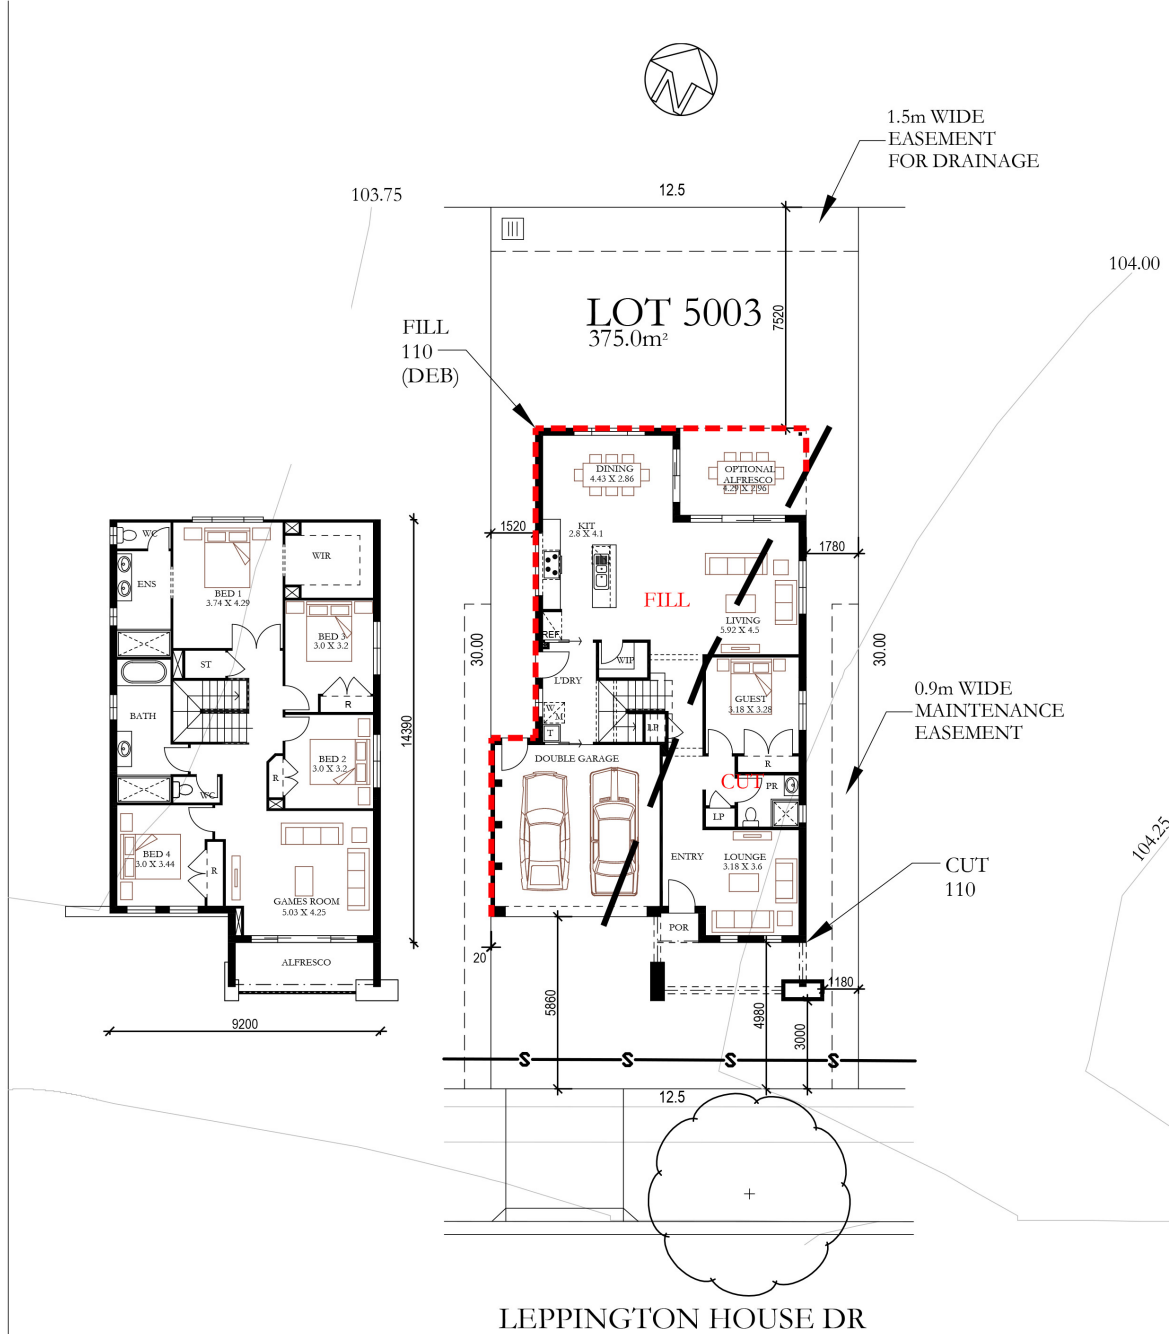

5.00 3.00 2.00

\$894,900

**FIXED PRICE.
NO MORE TO PAY**

EVERYTHING INCLUDED:

- ✓ Colour On Concrete driveway and path
- ✓ Turf, garden bed and boundary fence
- ✓ Letter-box and clothes line
- ✓ Oyster light fittings throughout
- ✓ Carpet and tile floor coverings
- ✓ Alarm system and remote controlled garage door
- ✓ and more...

FOR MORE DETAILS, CALL 1300 627 767

DISCLAIMER: Siting provided is indicative only. Dimensions, setbacks, calculations are all subject to survey and final working drawings. Package is subject to developer and council approval. Land dimensions are subject to land registration and final survey. Effective May 2016