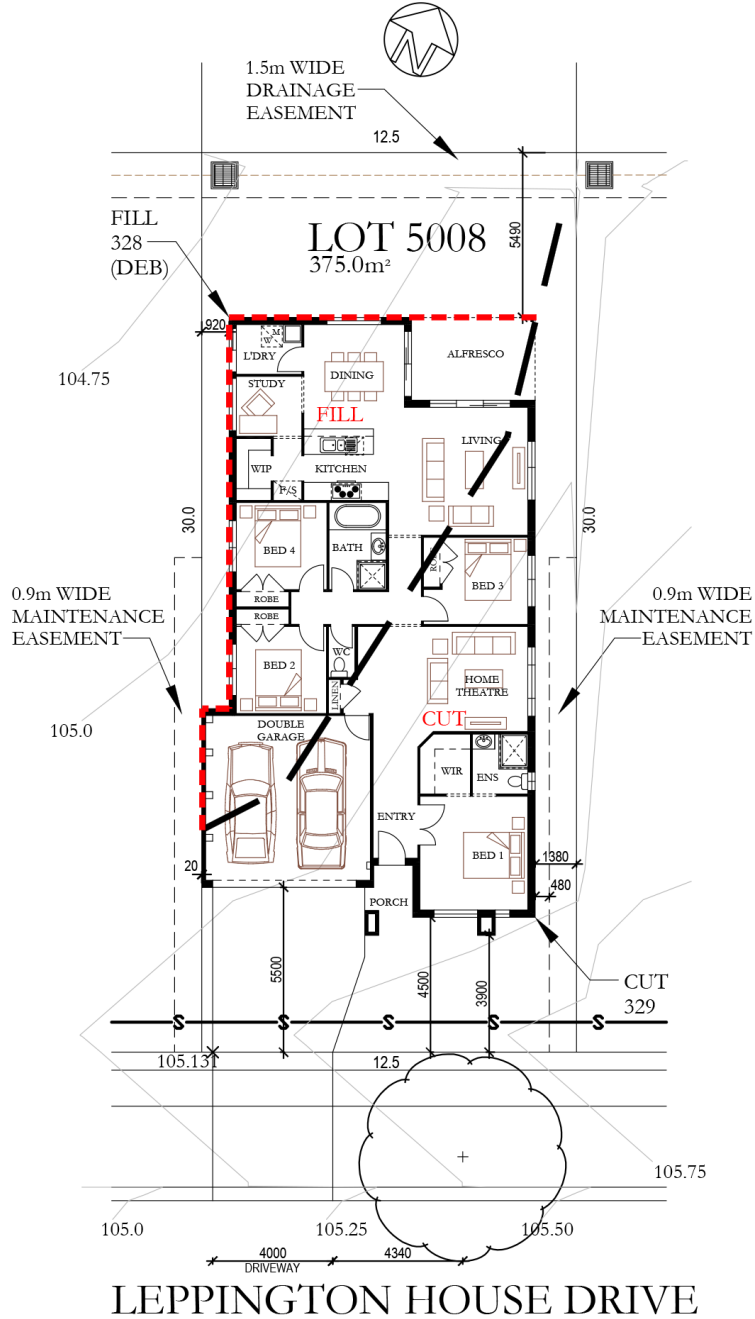

4.00 2.00 2.00

\$779,900

**FIXED PRICE.
NO MORE TO PAY**

EVERYTHING INCLUDED:

- ✓ Colour On Concrete driveway and path
- ✓ Turf, garden bed and boundary fence
- ✓ Letter-box and clothes line
- ✓ Oyster light fittings throughout
- ✓ Carpet and tile floor coverings
- ✓ Alarm system and remote controlled garage door
- ✓ and more...

FOR MORE DETAILS, CALL 1300 627 767

DISCLAIMER: Siting provided is indicative only. Dimensions, setbacks, calculations are all subject to survey and final working drawings. Package is subject to developer and council approval. Land dimensions are subject to land registration and final survey. Effective May 2016