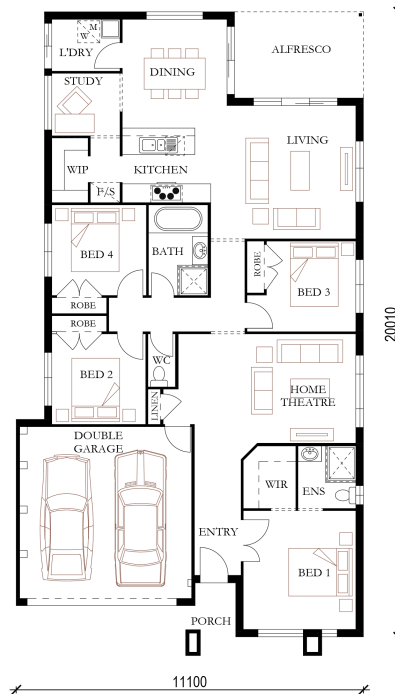

4.00 2.00 2.00

\$779,900

**FIXED PRICE.
NO MORE TO PAY**

EVERYTHING INCLUDED:

- ✓ Colour On Concrete driveway and path
- ✓ Turf, garden bed and boundary fence
- ✓ Letter-box and clothes line
- ✓ Oyster light fittings throughout
- ✓ Carpet and tile floor coverings
- ✓ Alarm system and remote controlled garage door
- ✓ and more...