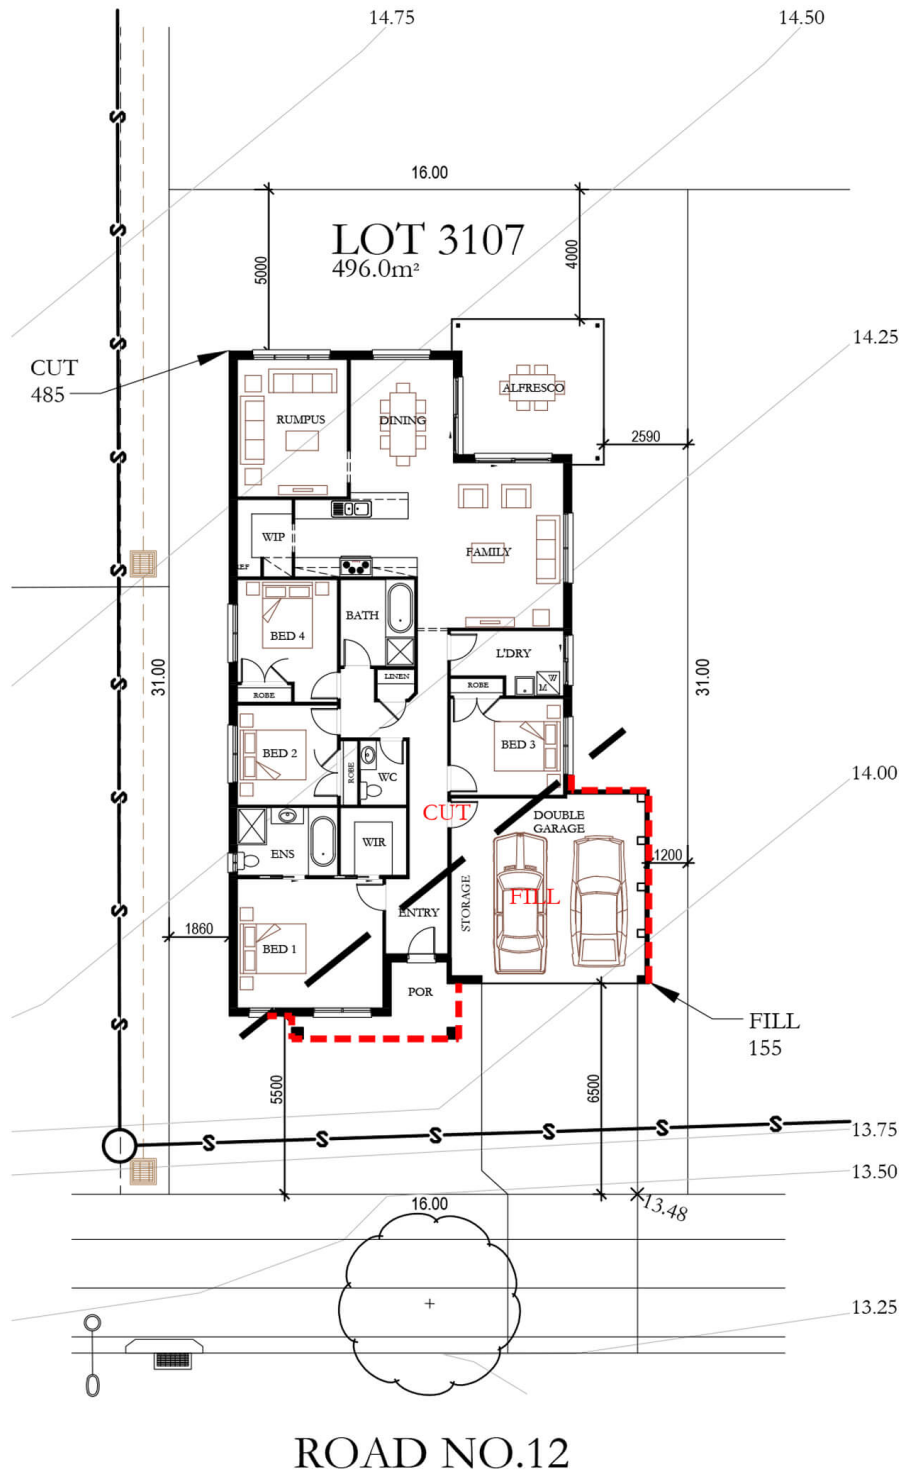

4.00 2.00 2.00

\$599,900

**FIXED PRICE.
NO MORE TO PAY**

EVERYTHING INCLUDED:

- ✓ Colour On Concrete driveway and path
- ✓ Turf, garden bed and boundary fence
- ✓ Letter-box and clothes line
- ✓ Oyster light fittings throughout
- ✓ Carpet and tile floor coverings
- ✓ Alarm system and remote controlled garage door
- ✓ and more...

FOR MORE DETAILS, CALL 1300 627 767

DISCLAIMER: Siting provided is indicative only. Dimensions, setbacks, calculations are all subject to survey and final working drawings. Package is subject to developer and council approval. Land dimensions are subject to land registration and final survey. Effective May 2016