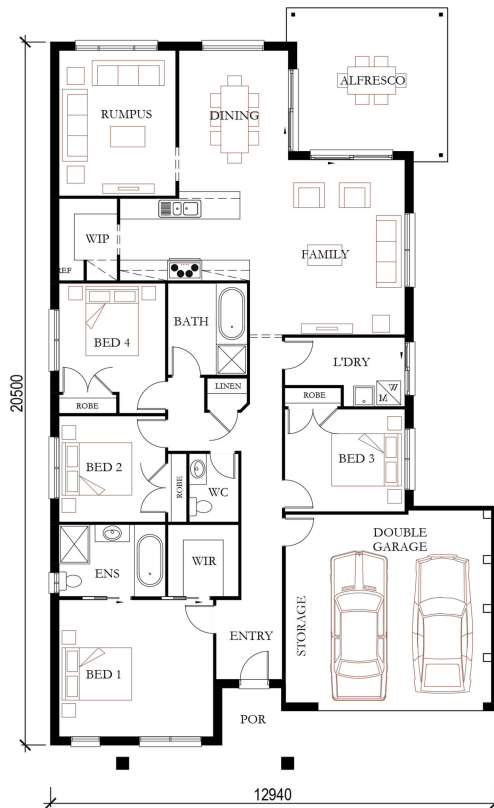

4.00 2.00 2.00

\$599,900

**FIXED PRICE.
NO MORE TO PAY**

EVERYTHING INCLUDED:

- ✓ Colour On Concrete driveway and path
- ✓ Turf, garden bed and boundary fence
- ✓ Letter-box and clothes line
- ✓ Oyster light fittings throughout
- ✓ Carpet and tile floor coverings
- ✓ Alarm system and remote controlled garage door
- ✓ and more...