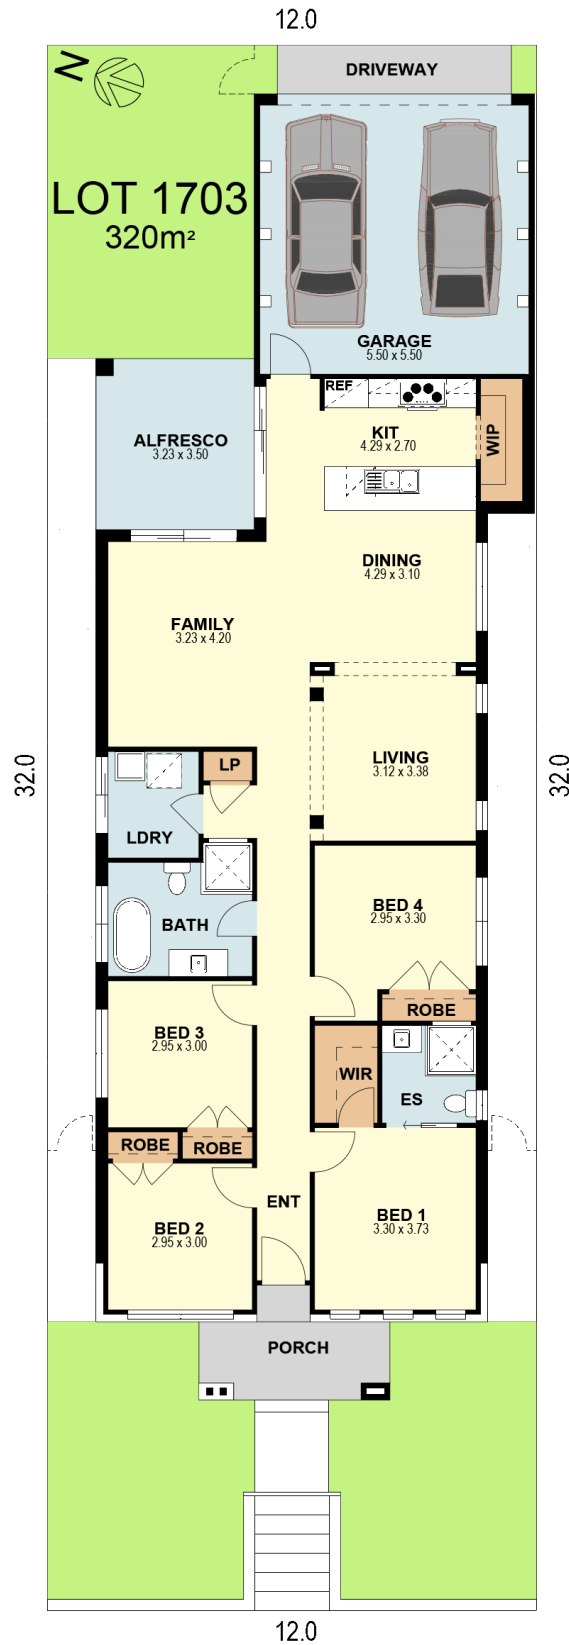

HIGHFIELD | 🛏️ 4 🚗 2 🚘 2
Lot 1703 (320m²), Huntlee Estate, North Rothbury

Package Price

\$509,900

YOUR COMPLETE HOME INCLUSIONS:

Being a member of the Eden Brae Homes Group, Connect Homes are able to work closely with the industry's major suppliers to ensure we have the best quality brands, materials and inclusions in our homes.

- ✓ Fully Ducted Reverse Cycle Air-Conditioning
- ✓ Colour On concrete driveway and path
- ✓ Turf, garden bed and boundary fencing
- ✓ Letter box & Clothes line
- ✓ Ceramic tiles to wet areas, living areas alfresco as nominated on plans
- ✓ Carpet to balance home
- ✓ Alarm system
- ✓ Remote control garage door
- ✓ 20mm stone bench tops to kitchen
- ✓ Stainless steel appliances including dishwasher to kitchen
- ✓ 20mm stone bench tops to bathroom and ensuite vanities
- ✓ High ceilings
- ✓ 26 degree roof pitch
- ✓ Front porch to suit design guidelines

FOR MORE DETAILS, CALL 1300 627 767

DISCLAIMER: Siting provided is indicative only. Dimensions, setbacks, calculations are all subject to survey and final working drawings. Package is subject to developer and council approval. Land dimensions are subject to land registration and final survey. Effective May 2016