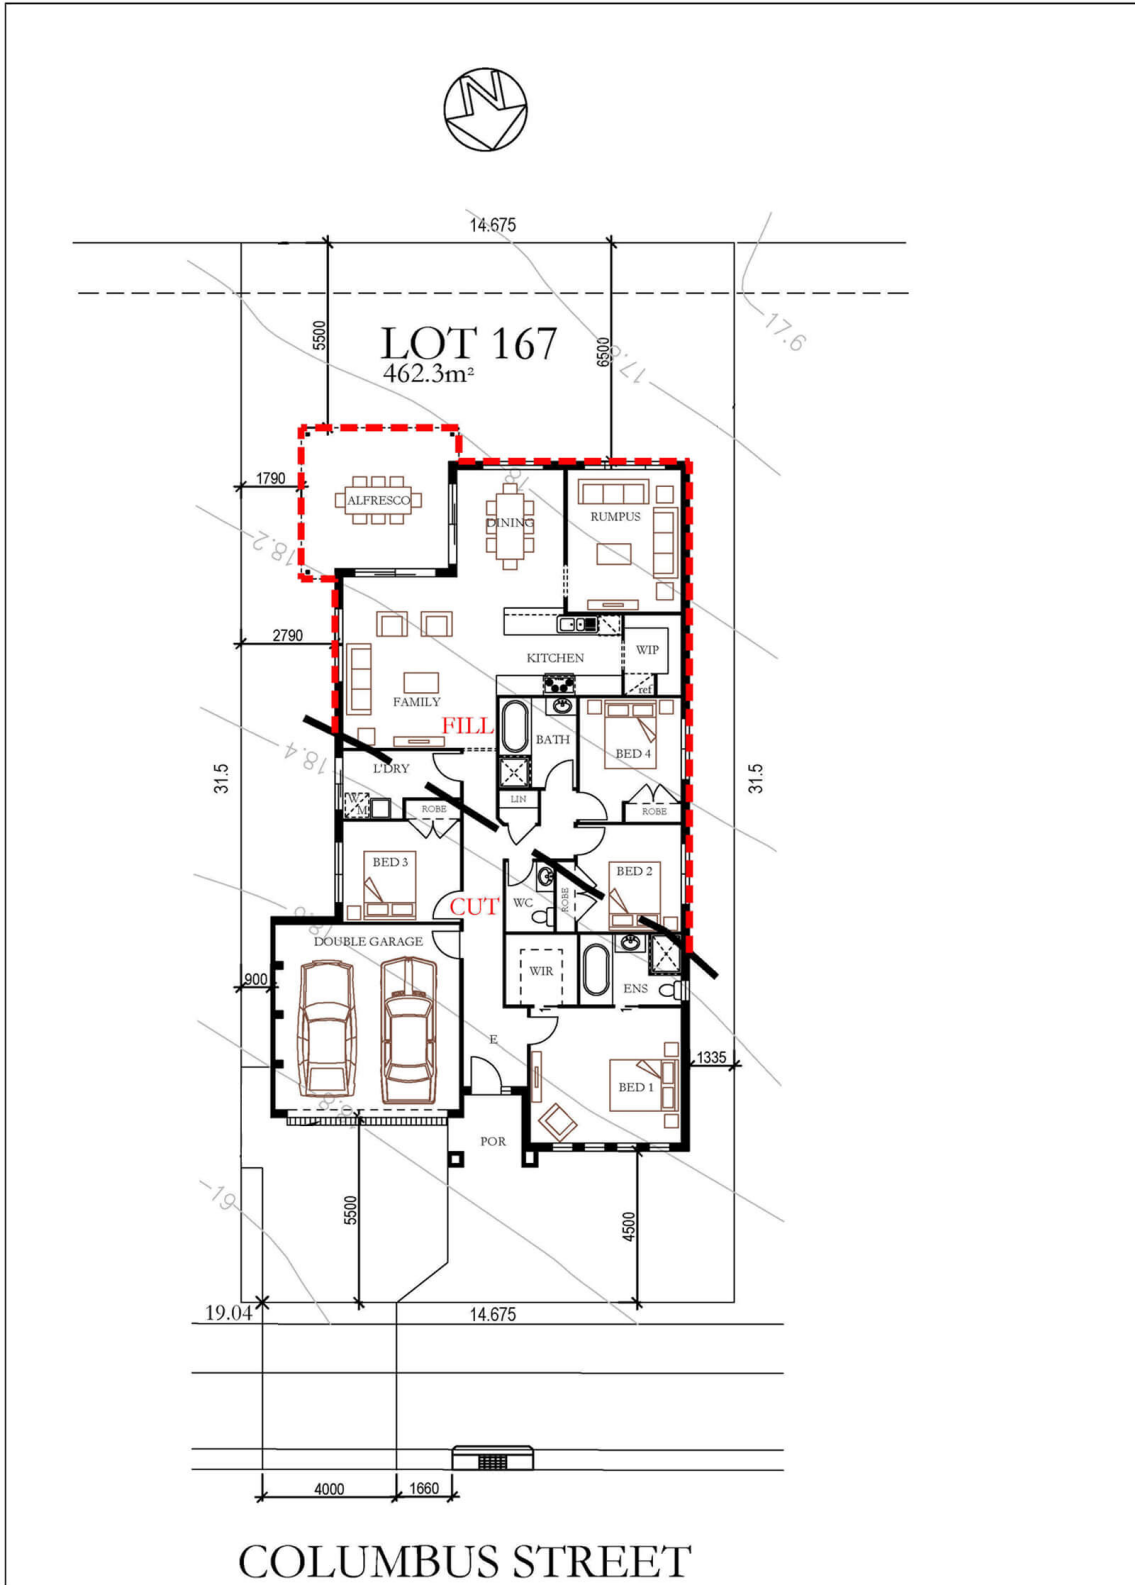

4.00
 2.00
 2.00

\$699,900

**FIXED PRICE.
NO MORE TO PAY**

EVERYTHING INCLUDED:

- ✓ Colour On Concrete driveway and path
- ✓ Turf, garden bed and boundary fence
- ✓ Letter-box and clothes line
- ✓ Oyster light fittings throughout
- ✓ Carpet and tile floor coverings
- ✓ Alarm system and remote controlled garage door
- ✓ and more...

FOR MORE DETAILS, CALL 1300 627 767

DISCLAIMER: Siting provided is indicative only. Dimensions, setbacks, calculations are all subject to survey and final working drawings. Package is subject to developer and council approval. Land dimensions are subject to land registration and final survey. Effective May 2016