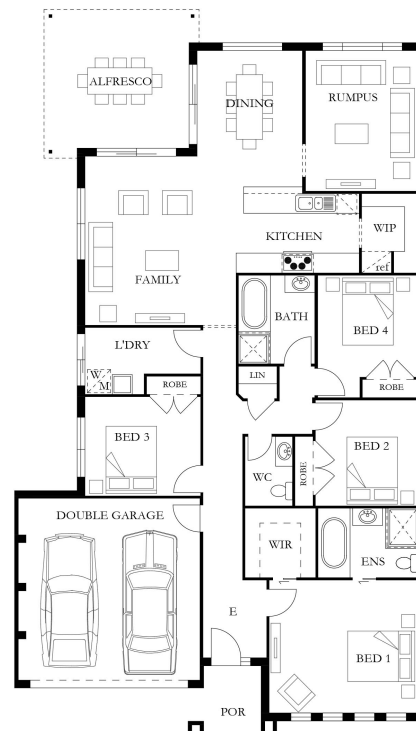

**FREE
Ducted
Air Conditioning**
For a limited time only!

**ONLY
5%
DEPOSIT**
Balance on
Completion

Photographs in this brochure may depict items not supplied by Eden Brae Homes, such as furniture, window furnishings, decorative landscaping items including mature plants and trees, water features, pergolas, pools, decks, outdoor fireplaces and barbecues. Pricing does not include the supply of any of these items. Images feature upgraded items – please talk to a sales consultant for detailed package pricing.

4.00
 2.00
 2.00

\$699,900

**FIXED PRICE.
NO MORE TO PAY**

EVERYTHING INCLUDED:

- ✓ Colour On Concrete driveway and path
- ✓ Turf, garden bed and boundary fence
- ✓ Letter-box and clothes line
- ✓ Oyster light fittings throughout
- ✓ Carpet and tile floor coverings
- ✓ Alarm system and remote controlled garage door
- ✓ and more...

FOR MORE DETAILS, CALL 1300 627 767

DISCLAIMER: Siting provided is indicative only. Dimensions, setbacks, calculations are all subject to survey and final working drawings. Package is subject to developer and council approval. Land dimensions are subject to land registration and final survey. Effective May 2016