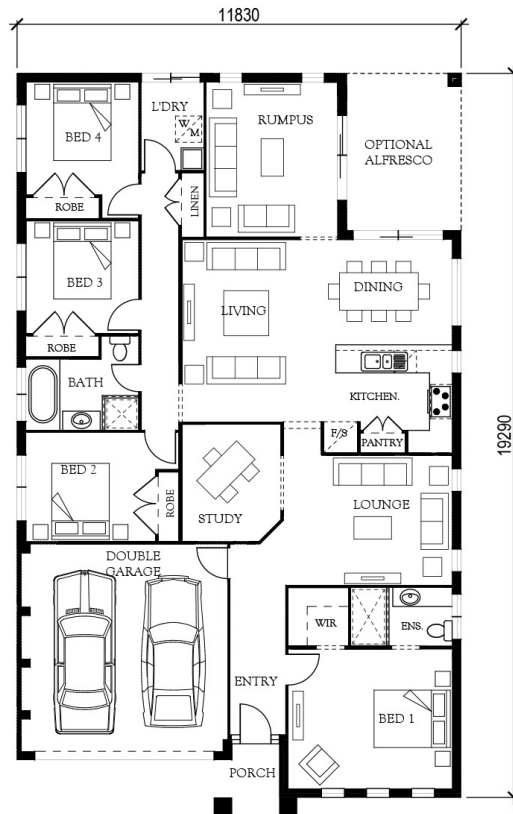

4.00
 2.00
 2.00

\$619,500

**FIXED PRICE.
NO MORE TO PAY**

EVERYTHING INCLUDED:

- ✓ Colour On Concrete driveway and path
- ✓ Turf, garden bed and boundary fence
- ✓ Letter-box and clothes line
- ✓ Oyster light fittings throughout
- ✓ Carpet and tile floor coverings
- ✓ Alarm system and remote controlled garage door
- ✓ and more...