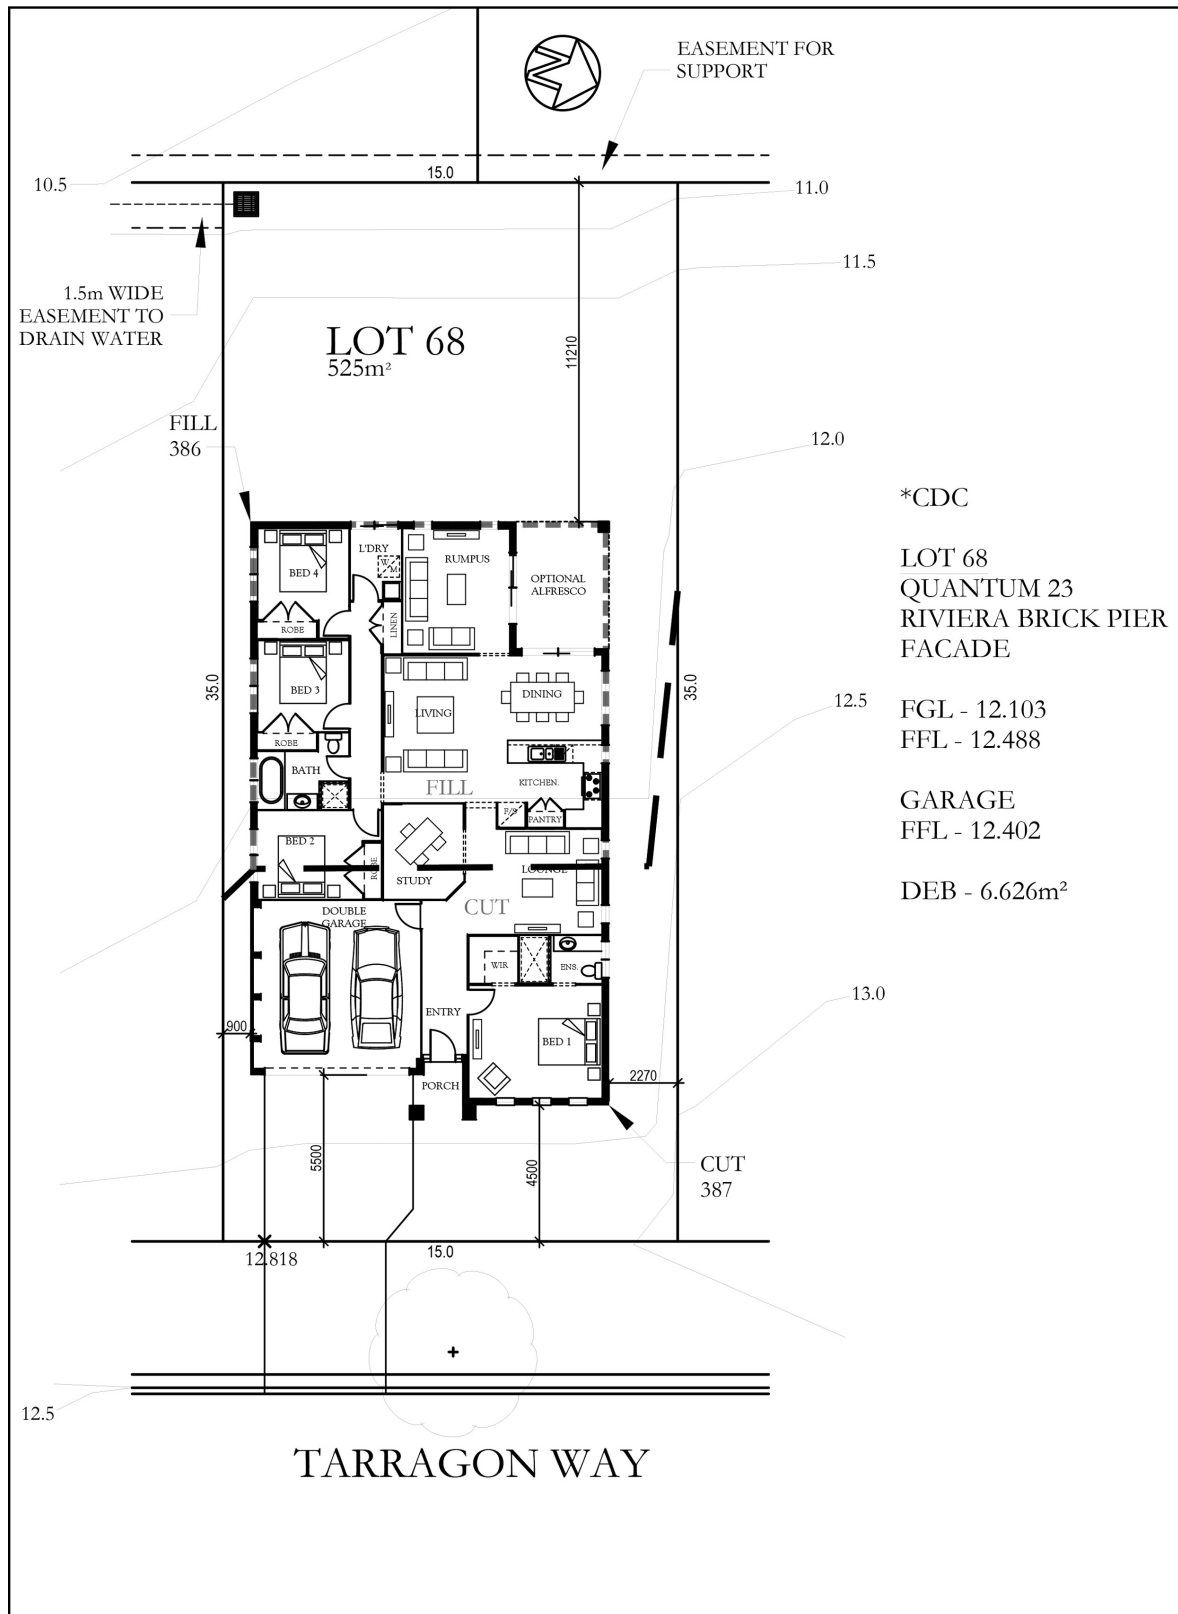

4.00
 2.00
 2.00

\$619,500

**FIXED PRICE.
NO MORE TO PAY**

EVERYTHING INCLUDED:

- ✓ Colour On Concrete driveway and path
- ✓ Turf, garden bed and boundary fence
- ✓ Letter-box and clothes line
- ✓ Oyster light fittings throughout
- ✓ Carpet and tile floor coverings
- ✓ Alarm system and remote controlled garage door
- ✓ and more...

FOR MORE DETAILS, CALL 1300 627 767

DISCLAIMER: Siting provided is indicative only. Dimensions, setbacks, calculations are all subject to survey and final working drawings. Package is subject to developer and council approval. Land dimensions are subject to land registration and final survey. Effective May 2016