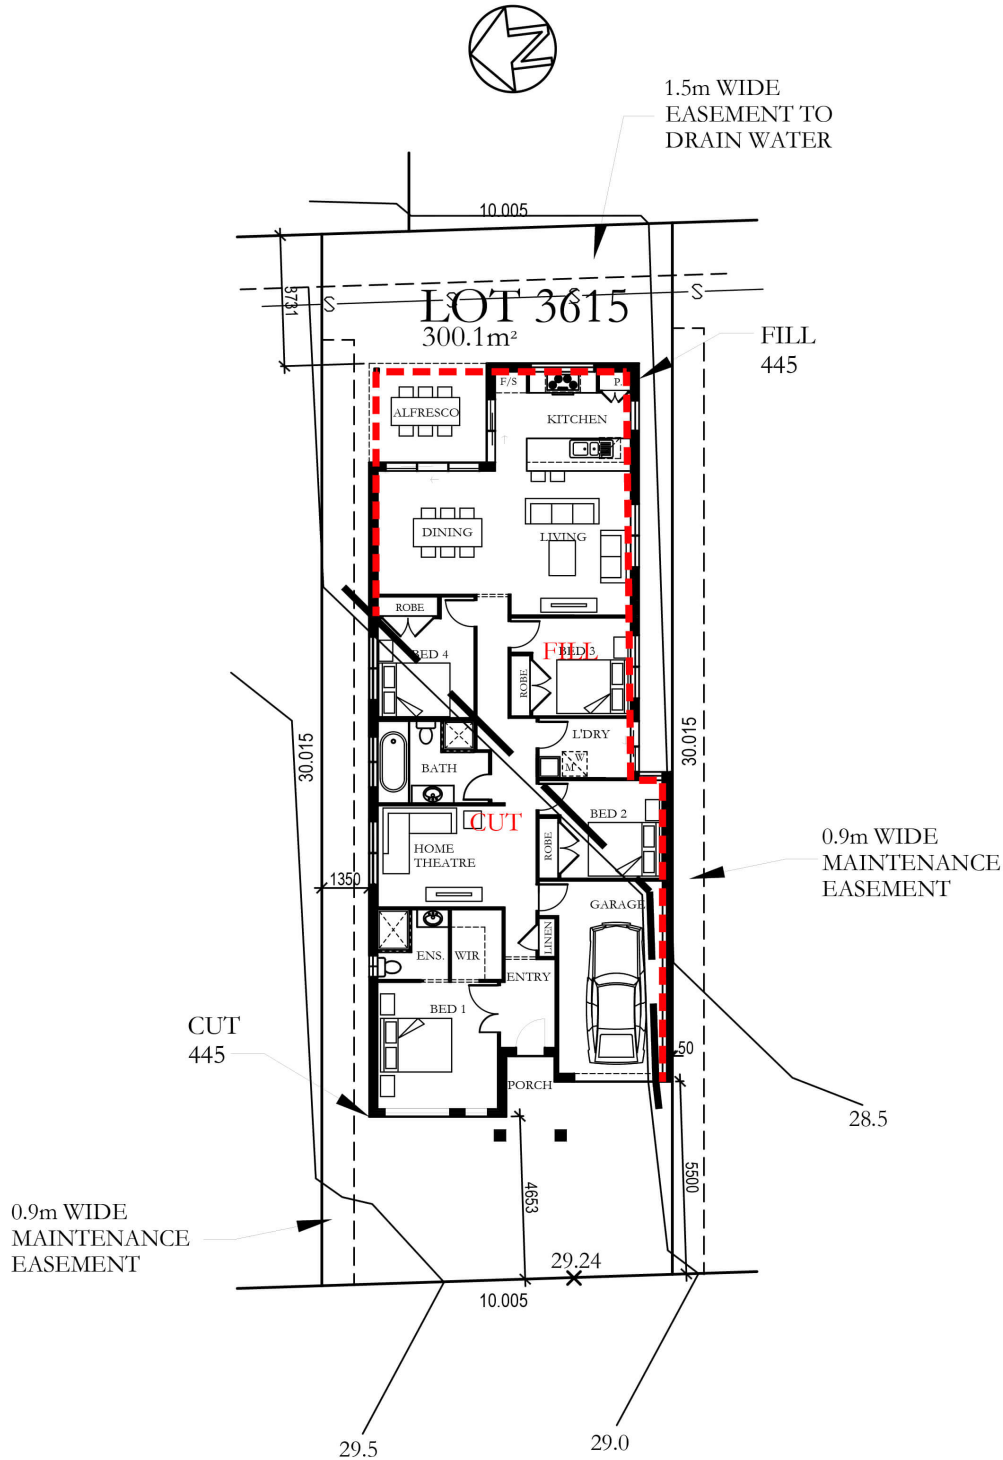

🛏 4.00 🛁 2.00 🚗 1.00

\$609,900

**FIXED PRICE.
NO MORE TO PAY**

EVERYTHING INCLUDED:

- ✓ Colour On Concrete driveway and path
- ✓ Turf, garden bed and boundary fence
- ✓ Letter-box and clothes line
- ✓ Oyster light fittings throughout
- ✓ Carpet and tile floor coverings
- ✓ Alarm system and remote controlled garage door
- ✓ and more...

FOR MORE DETAILS, CALL 1300 627 767

DISCLAIMER: Siting provided is indicative only. Dimensions, setbacks, calculations are all subject to survey and final working drawings. Package is subject to developer and council approval. Land dimensions are subject to land registration and final survey. Effective May 2016