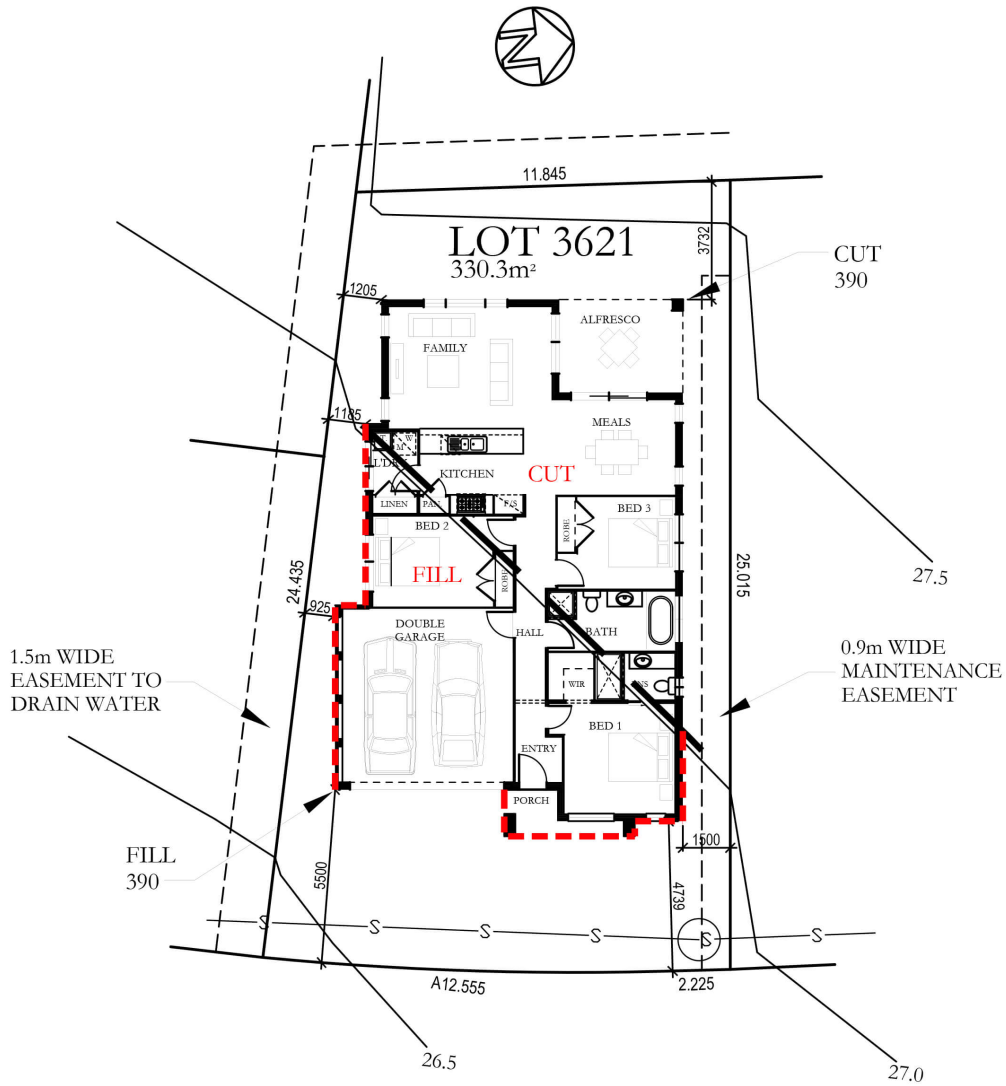

3.00 2.00 1.00

\$609,900

**FIXED PRICE.
NO MORE TO PAY**

EVERYTHING INCLUDED:

- ✓ Colour On Concrete driveway and path
- ✓ Turf, garden bed and boundary fence
- ✓ Letter-box and clothes line
- ✓ Oyster light fittings throughout
- ✓ Carpet and tile floor coverings
- ✓ Alarm system and remote controlled garage door
- ✓ and more...

FOR MORE DETAILS, CALL 1300 627 767

DISCLAIMER: Siting provided is indicative only. Dimensions, setbacks, calculations are all subject to survey and final working drawings. Package is subject to developer and council approval. Land dimensions are subject to land registration and final survey. Effective May 2016