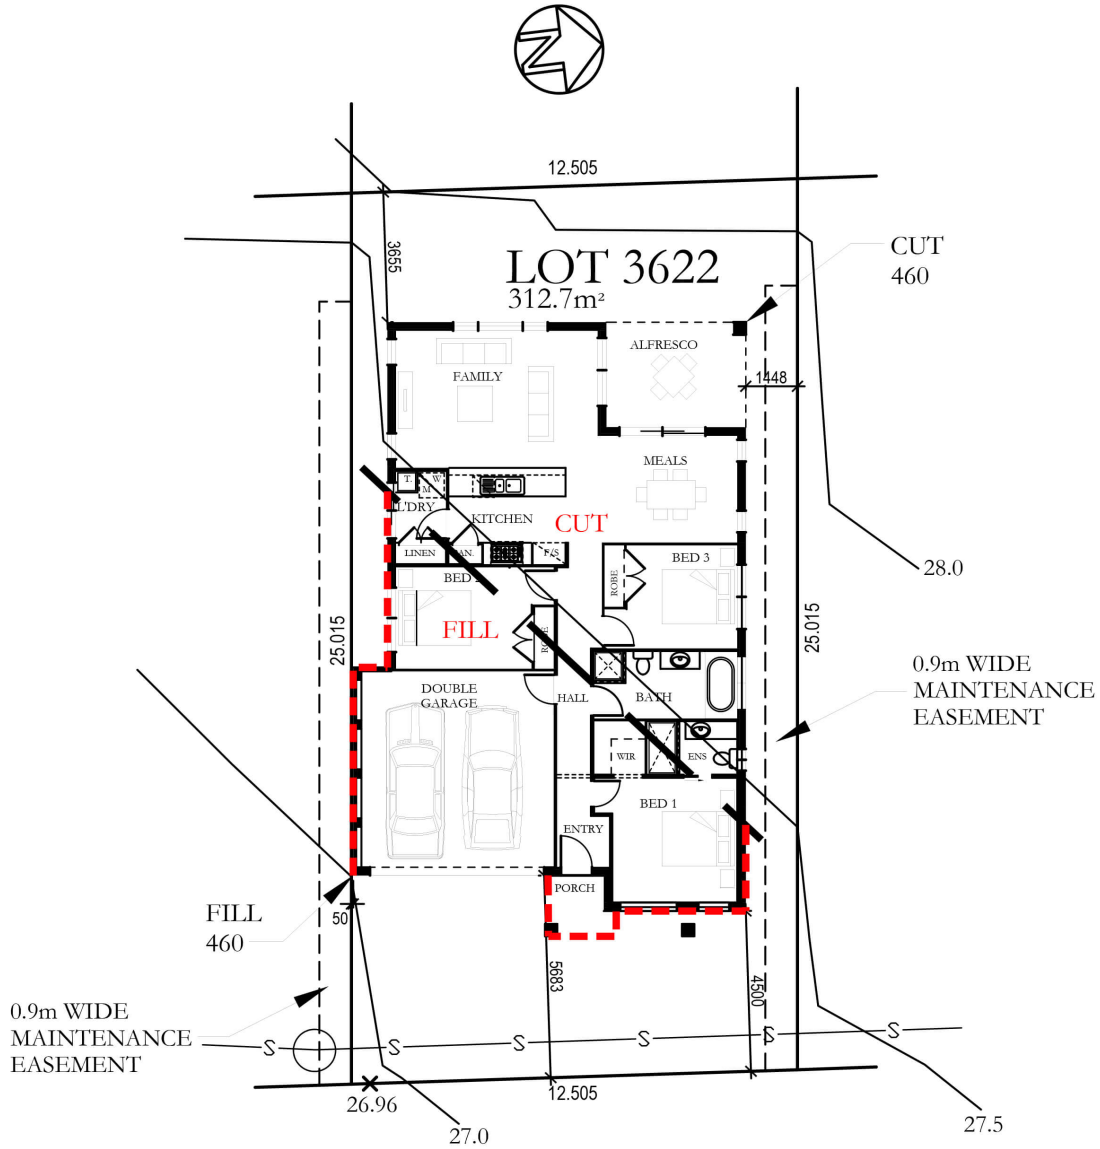

3.00 2.00 1.00

\$609,900

**FIXED PRICE.
NO MORE TO PAY**

EVERYTHING INCLUDED:

- ✓ Colour On Concrete driveway and path
- ✓ Turf, garden bed and boundary fence
- ✓ Letter-box and clothes line
- ✓ Oyster light fittings throughout
- ✓ Carpet and tile floor coverings
- ✓ Alarm system and remote controlled garage door
- ✓ and more...

FOR MORE DETAILS, CALL 1300 627 767

DISCLAIMER: Siting provided is indicative only. Dimensions, setbacks, calculations are all subject to survey and final working drawings. Package is subject to developer and council approval. Land dimensions are subject to land registration and final survey. Effective May 2016