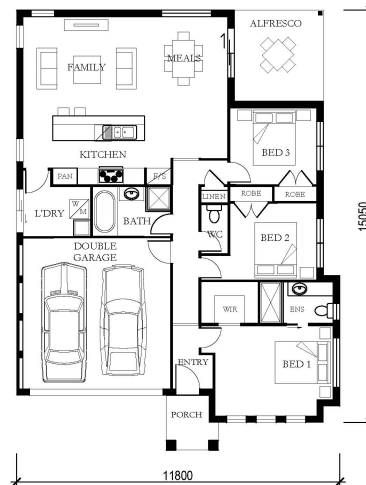

3.00 2.00 2.00

\$589,900

FIXED PRICE.
NO MORE TO PAY

EVERYTHING INCLUDED:

- ✓ Colour On Concrete driveway and path
- ✓ Turf, garden bed and boundary fence
- ✓ Letter-box and clothes line
- ✓ Oyster light fittings throughout
- ✓ Carpet and tile floor coverings
- ✓ Alarm system and remote controlled garage door
- ✓ and more...