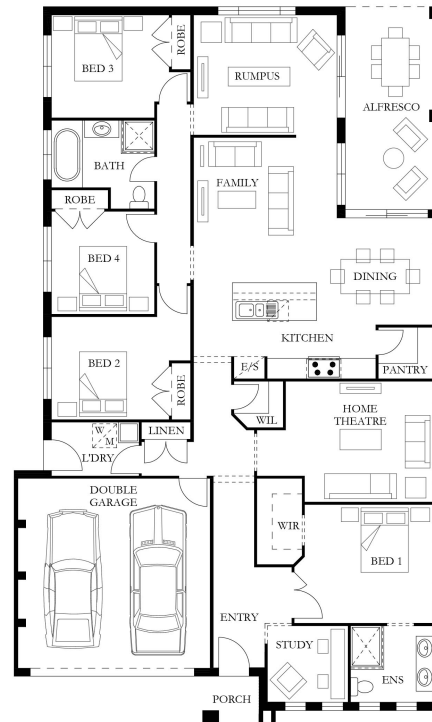

**FREE
Ducted
Air Conditioning**
For a limited time only!

**ONLY
5%
DEPOSIT**
Balance on
Completion

Photographs in this brochure may depict items not supplied by Eden Brae Homes, such as furniture, window furnishing, decorative landscaping items including mature plants and trees, water features, pergolas, pools, decks, outdoor fireplaces and barbecues. Pricing does not include the supply of any of these items. Images feature upgraded items – please talk to a sales consultant for detailed package pricing.

4.00 2.00 2.00

\$634,900

**FIXED PRICE.
NO MORE TO PAY**

**EVERYTHING
INCLUDED:**

- ✓ Colour On Concrete driveway and path
- ✓ Turf, garden bed and boundary fence
- ✓ Letter-box and clothes line
- ✓ Oyster light fittings throughout
- ✓ Carpet and tile floor coverings
- ✓ Alarm system and remote controlled garage door
- ✓ and more...