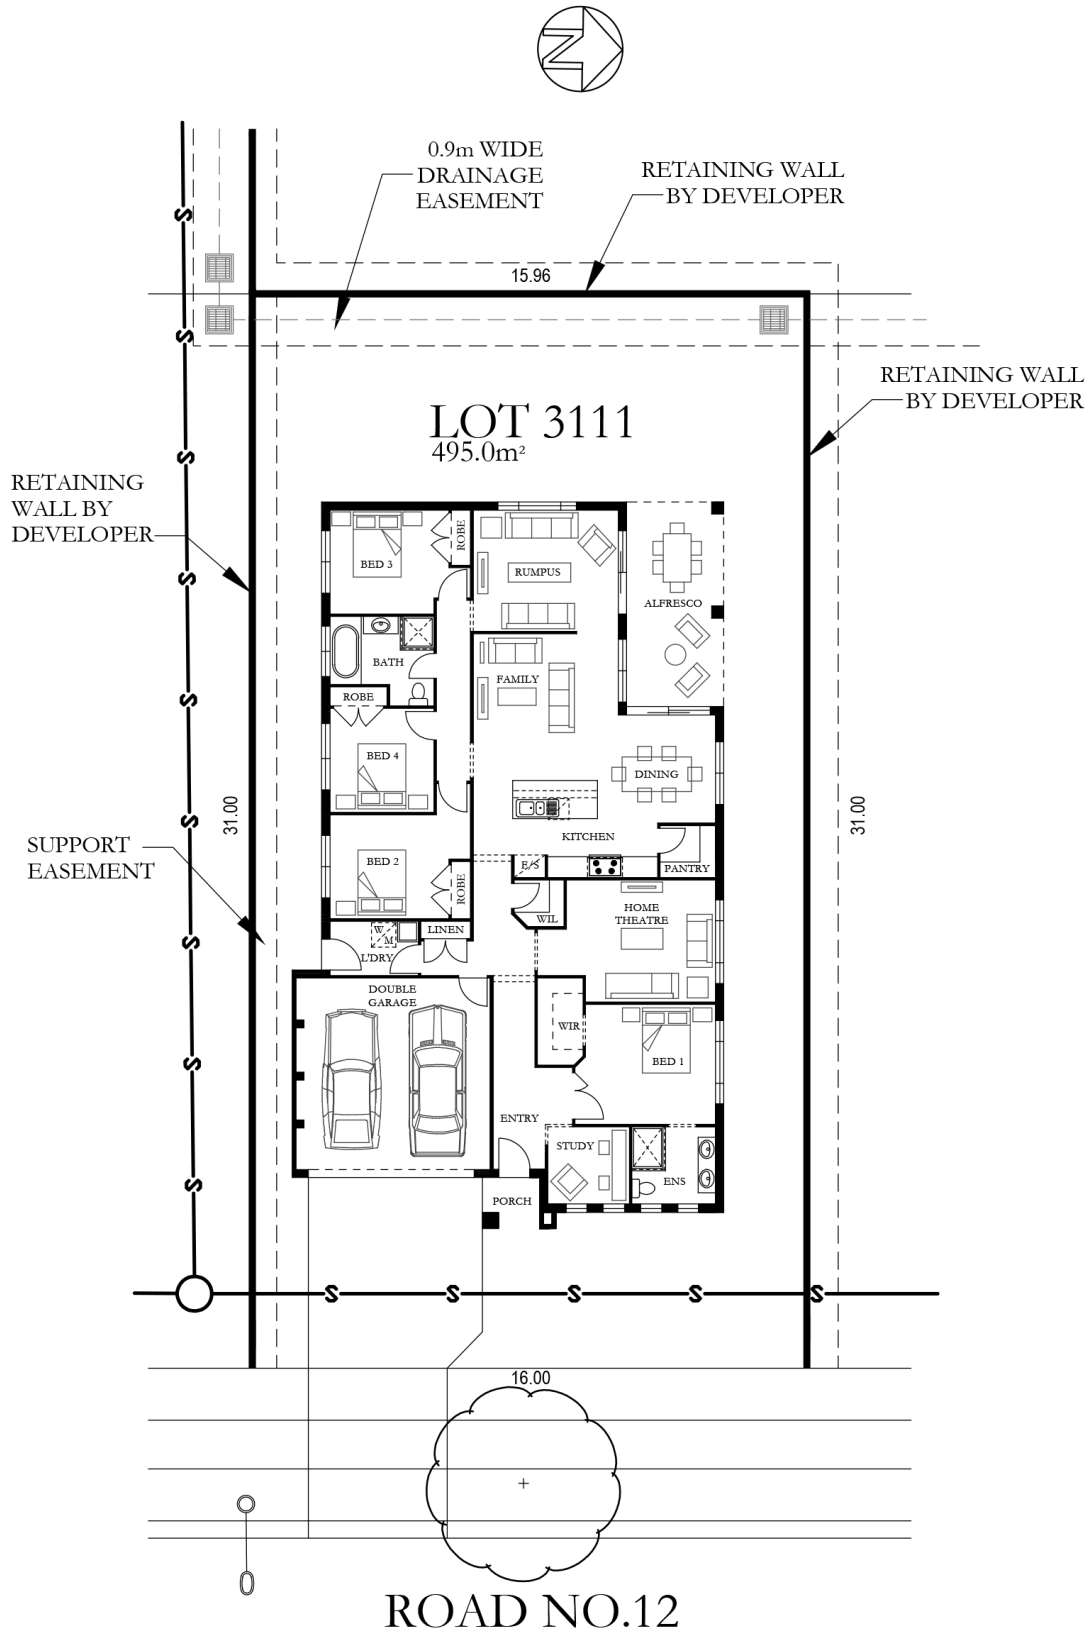

4.00 2.00 2.00

\$634,900

**FIXED PRICE.
NO MORE TO PAY**

**EVERYTHING
INCLUDED:**

- ✓ Colour On Concrete driveway and path
- ✓ Turf, garden bed and boundary fence
- ✓ Letter-box and clothes line
- ✓ Oyster light fittings throughout
- ✓ Carpet and tile floor coverings
- ✓ Alarm system and remote controlled garage door
- ✓ and more...

FOR MORE DETAILS, CALL 1300 627 767

DISCLAIMER: Siting provided is indicative only. Dimensions, setbacks, calculations are all subject to survey and final working drawings. Package is subject to developer and council approval. Land dimensions are subject to land registration and final survey. Effective May 2016